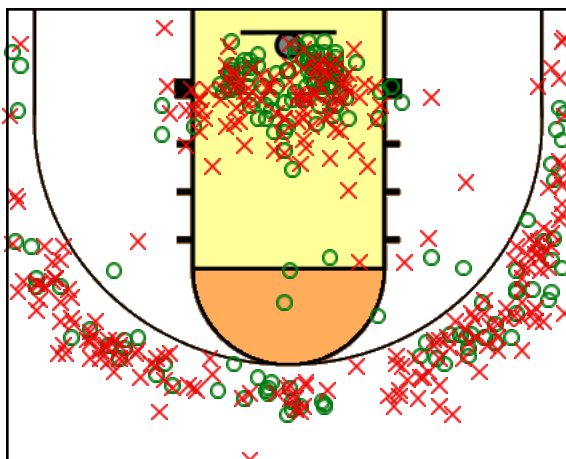

OR:49 DR:92 Stl:80 Foul:36 Blk:7 TO:87

#30 Doug Williams Pts: 21 Asst: 6
2FG: (8-29) 28% 3FG: (0-5) 0% FT: (5-8) 63%